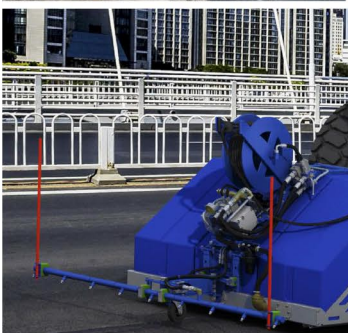

# HIGH PRESSURE STREET WASHING UNIT

**90 - 220 bar**  
**30 - 150 l/min**  
**10 - 110 kW**

**Applications:** High pressure street washing; Roads, tunnels, sheds and more

[WWW.DYNASET.COM](http://WWW.DYNASET.COM)